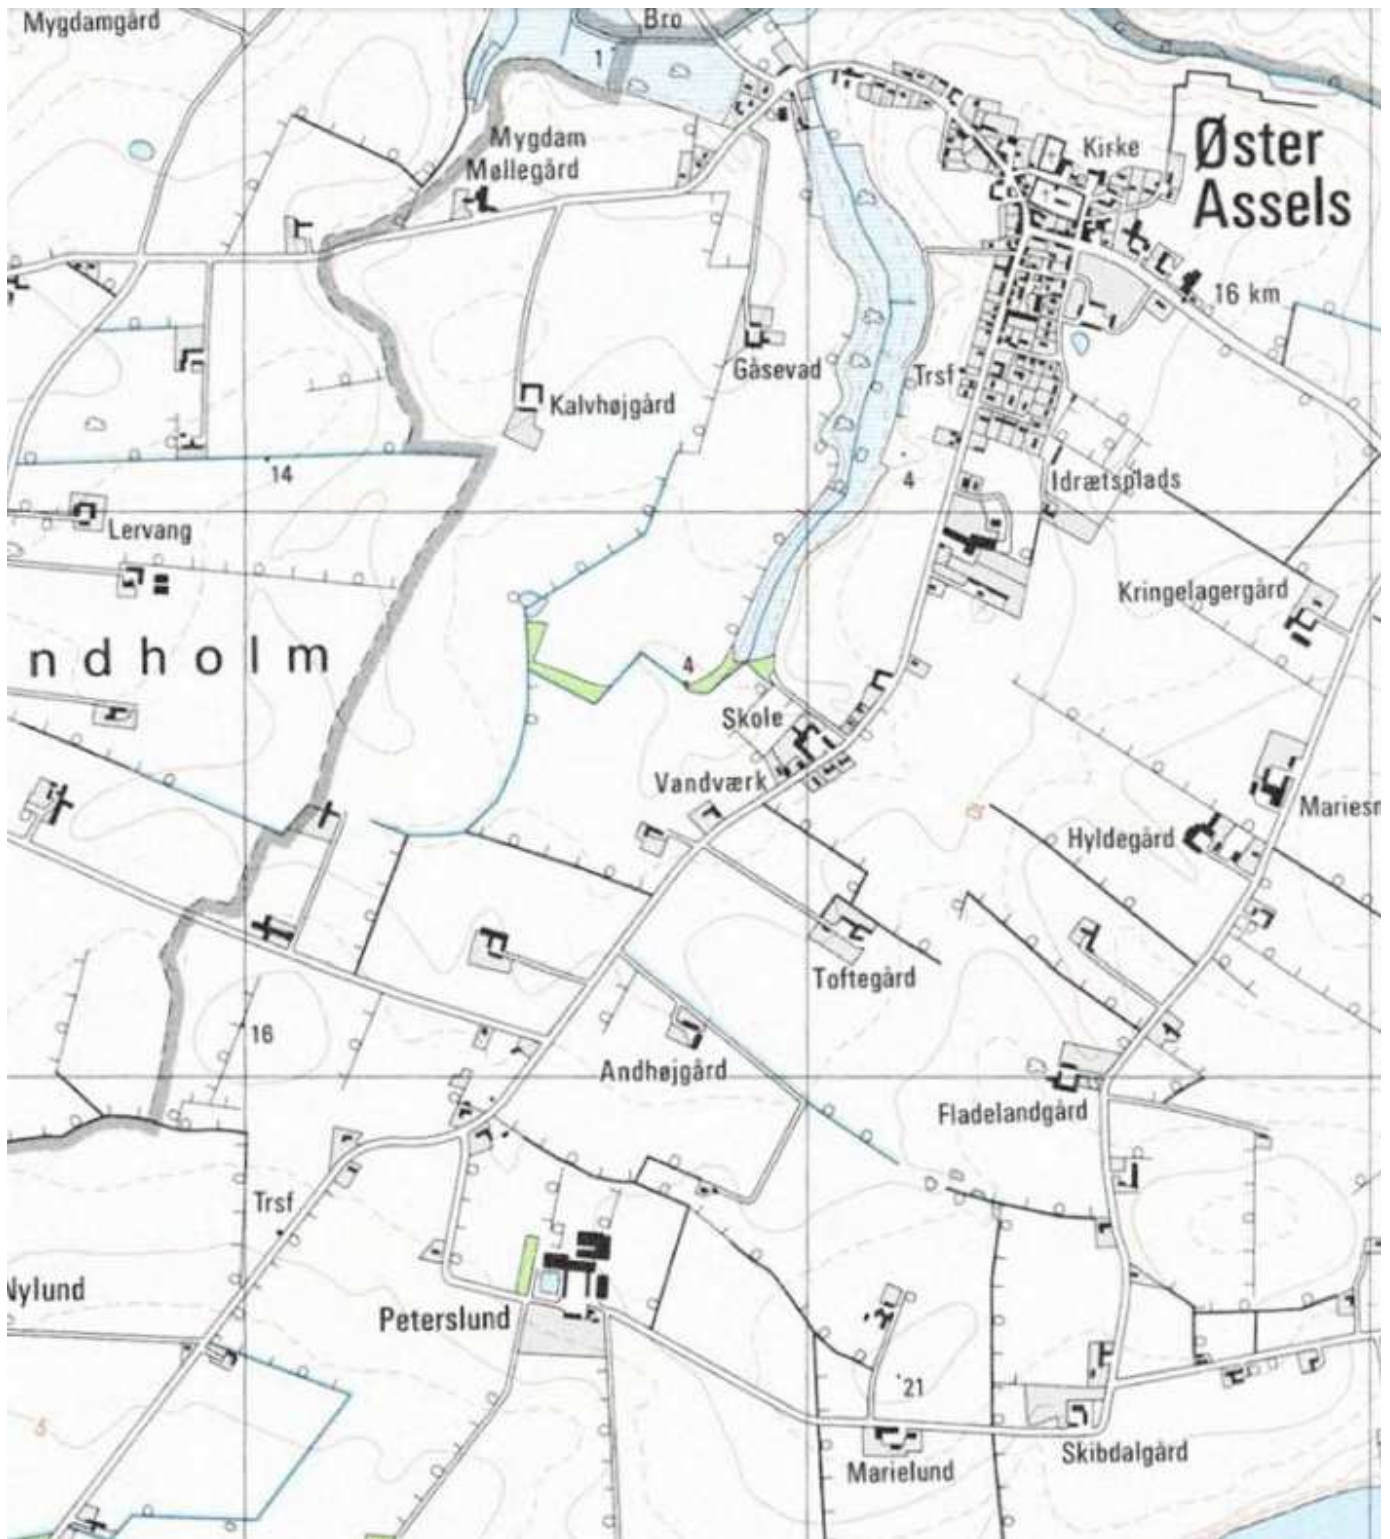

Øster Assels Village 2001

Sillerslev Village 2001

Copyright Kort & Matrikelstyrelsen Denmark 4cm kort

End of Øster Assels 1644 - 1807