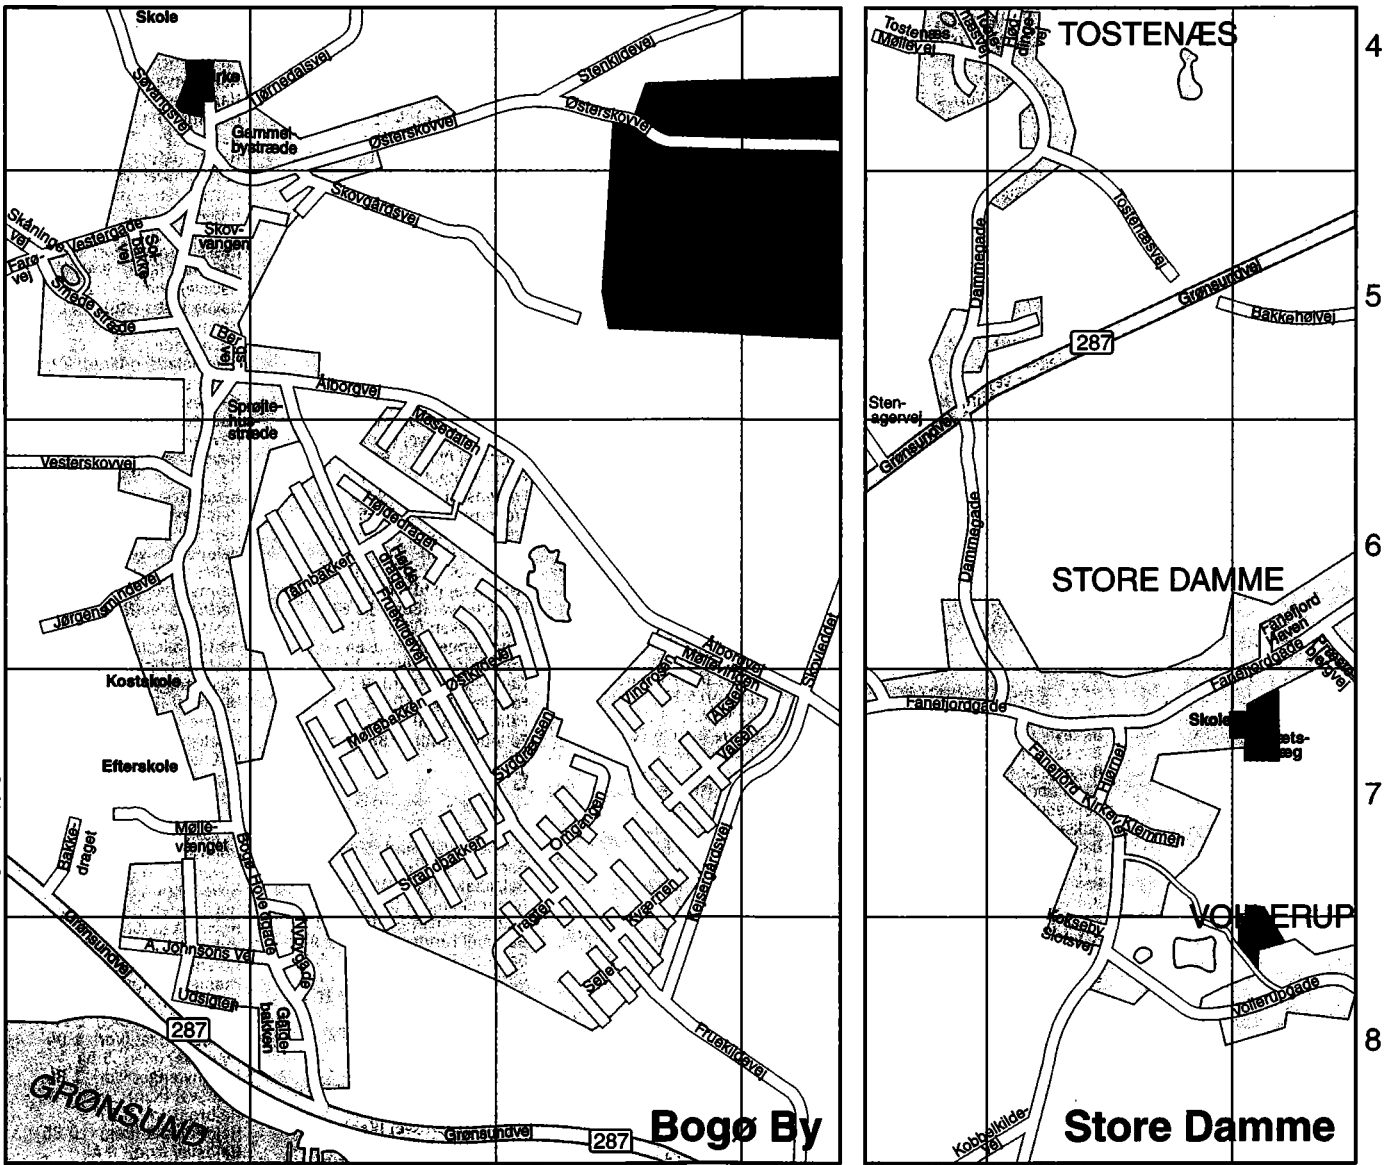

Kort 10

GEOvision a/s 70 13 66 13 for TDC Forlag A/S, Copyright.

0 1:15.300 1000 m